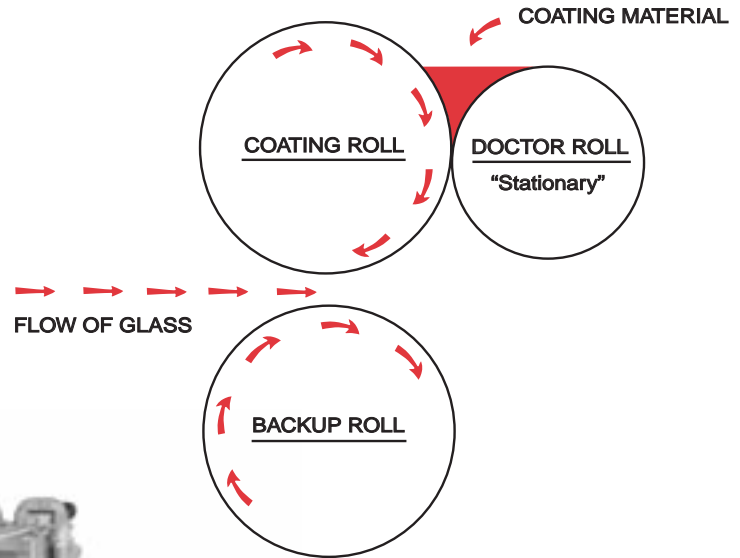

REVERSE ROLL COATER WITH CONVEYOR

The Union Tool Corporation

P.O. Box 935
Warsaw, IN 46581-0935
Phone: 574/267-3211
Fax: 574/267-5703

PB #17934

E-Mail: info@uniontoolcorp.com
Website: www.uniontoolcorp.com